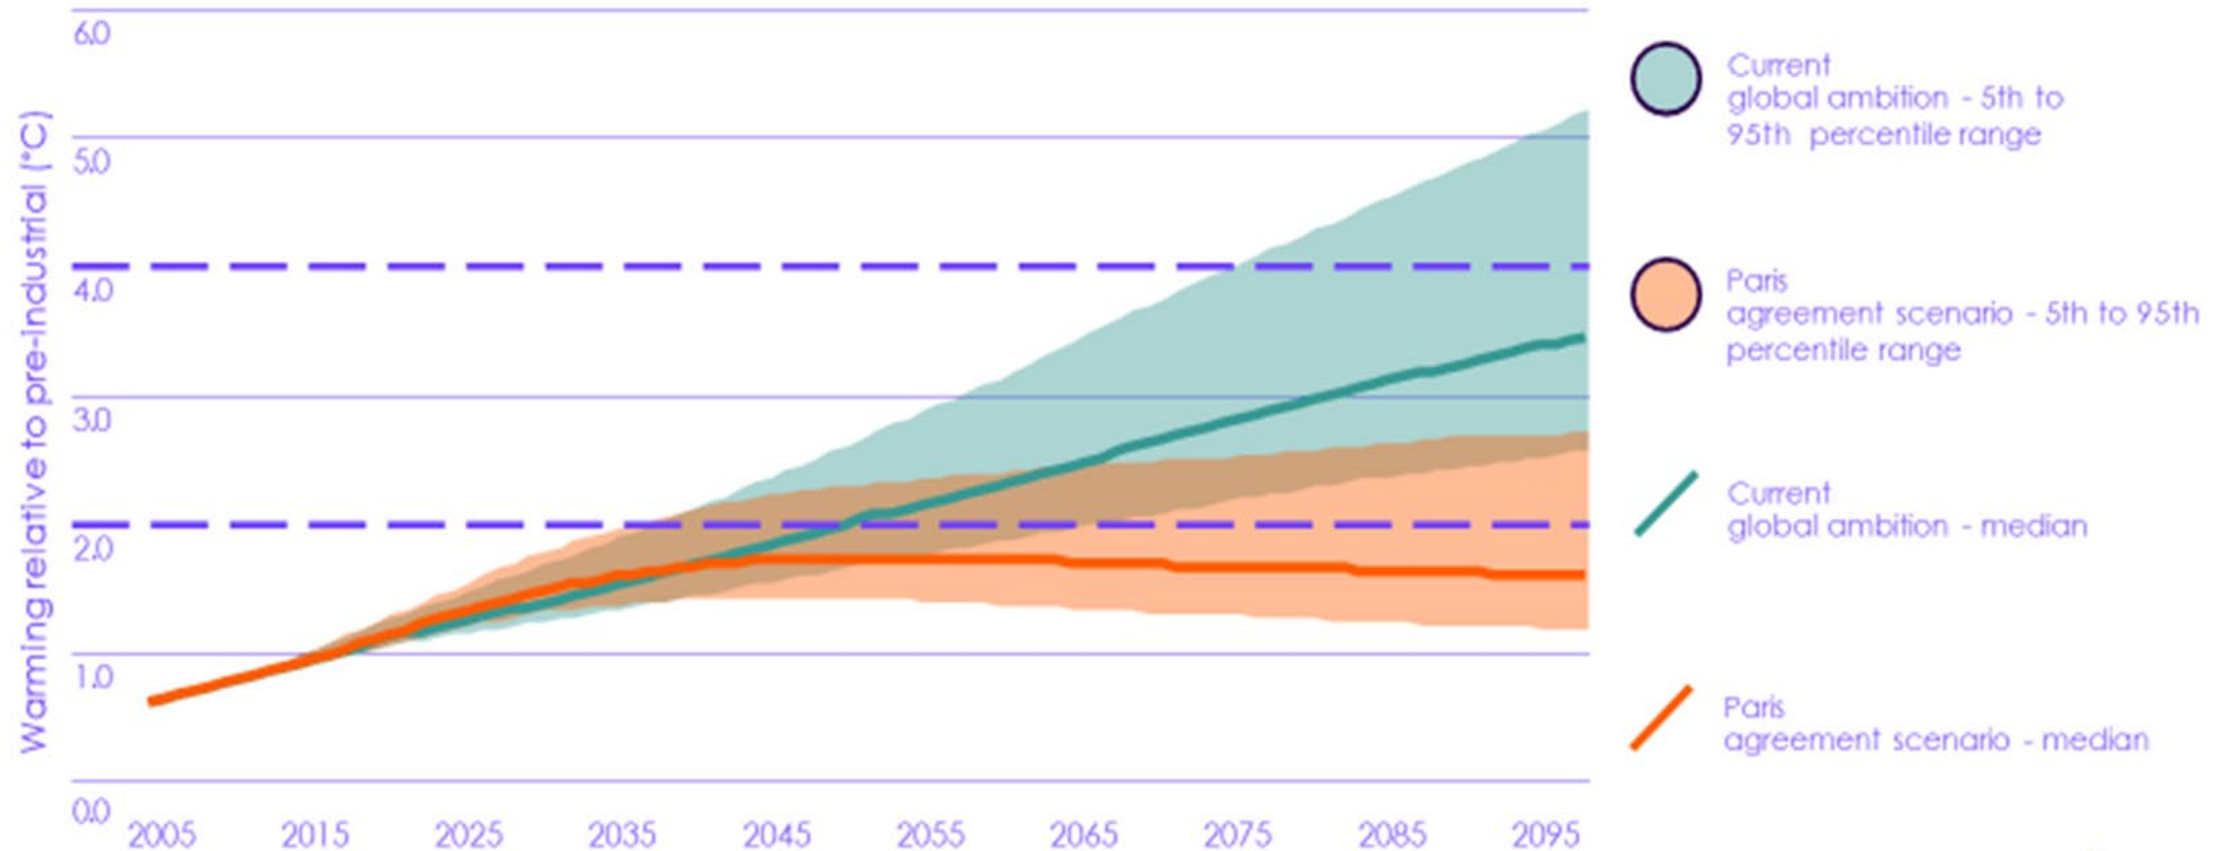

Lisa Wise

Grŵp Iechyd, Gofal Cymdeithasol a'r Blynyddoedd Cynnar / Health,
Social Care and Early Years.

Llywodraeth Cymru / Welsh Government

glacier Grey Torres del Paine 14 April 2001

glacier moreno 18 April 2001

Our changing climate

Projected changes in global mean annual surface temperature compared to 1850-1900

Source
CCC Analysis